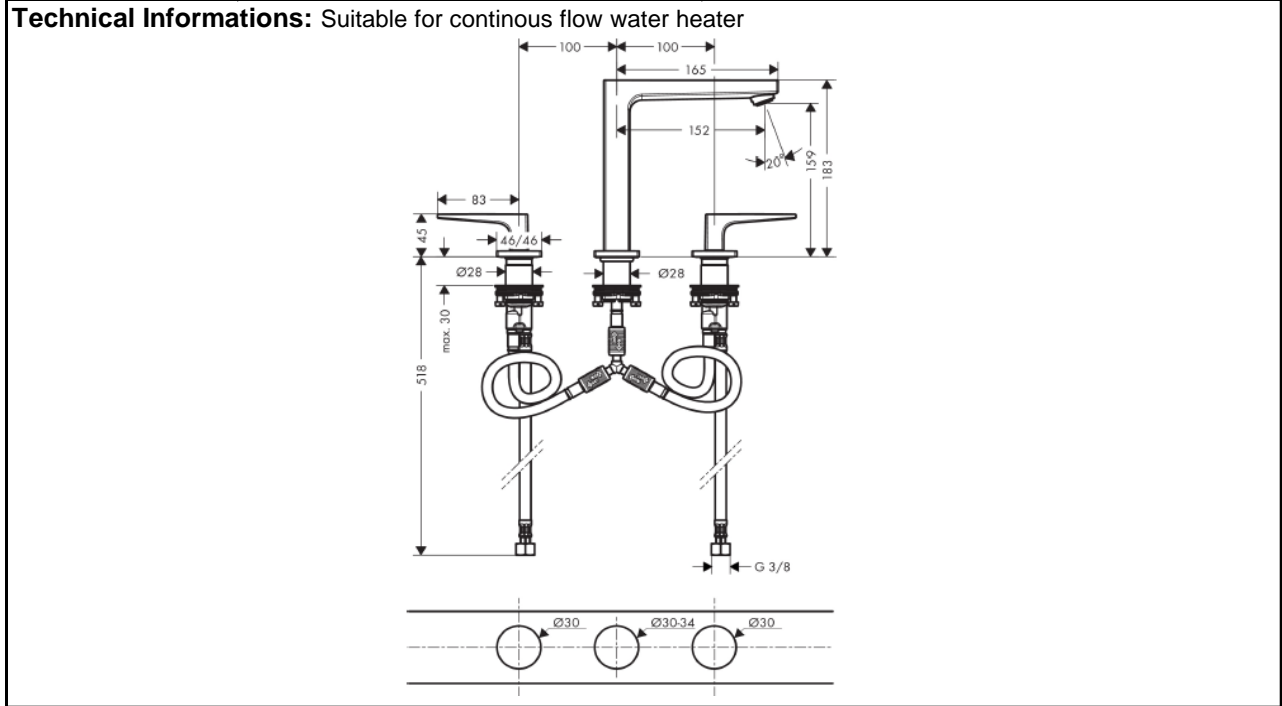

SPECIFICATION SHEET - fittings

BRAND:	hansgrohe	Product Photo: 
ORIGIN:	Germany	
SERIES:	Metropol (Loop Handle)	
PRODUCT DESCRIPTION:	3-hole basin mixer 160 • with push-open waste set G 1¼" • flow rate: 5 l/min	
MODEL No.	74515 000	
FINISH/COLOUR:	Chrome-plated	
DIMENSIONS:	183mm height 152mm spout projection	
OPTIONAL MATCHING PARTS:	2x angle valve ½"x¾" 1x basin waste trap 1¼"	